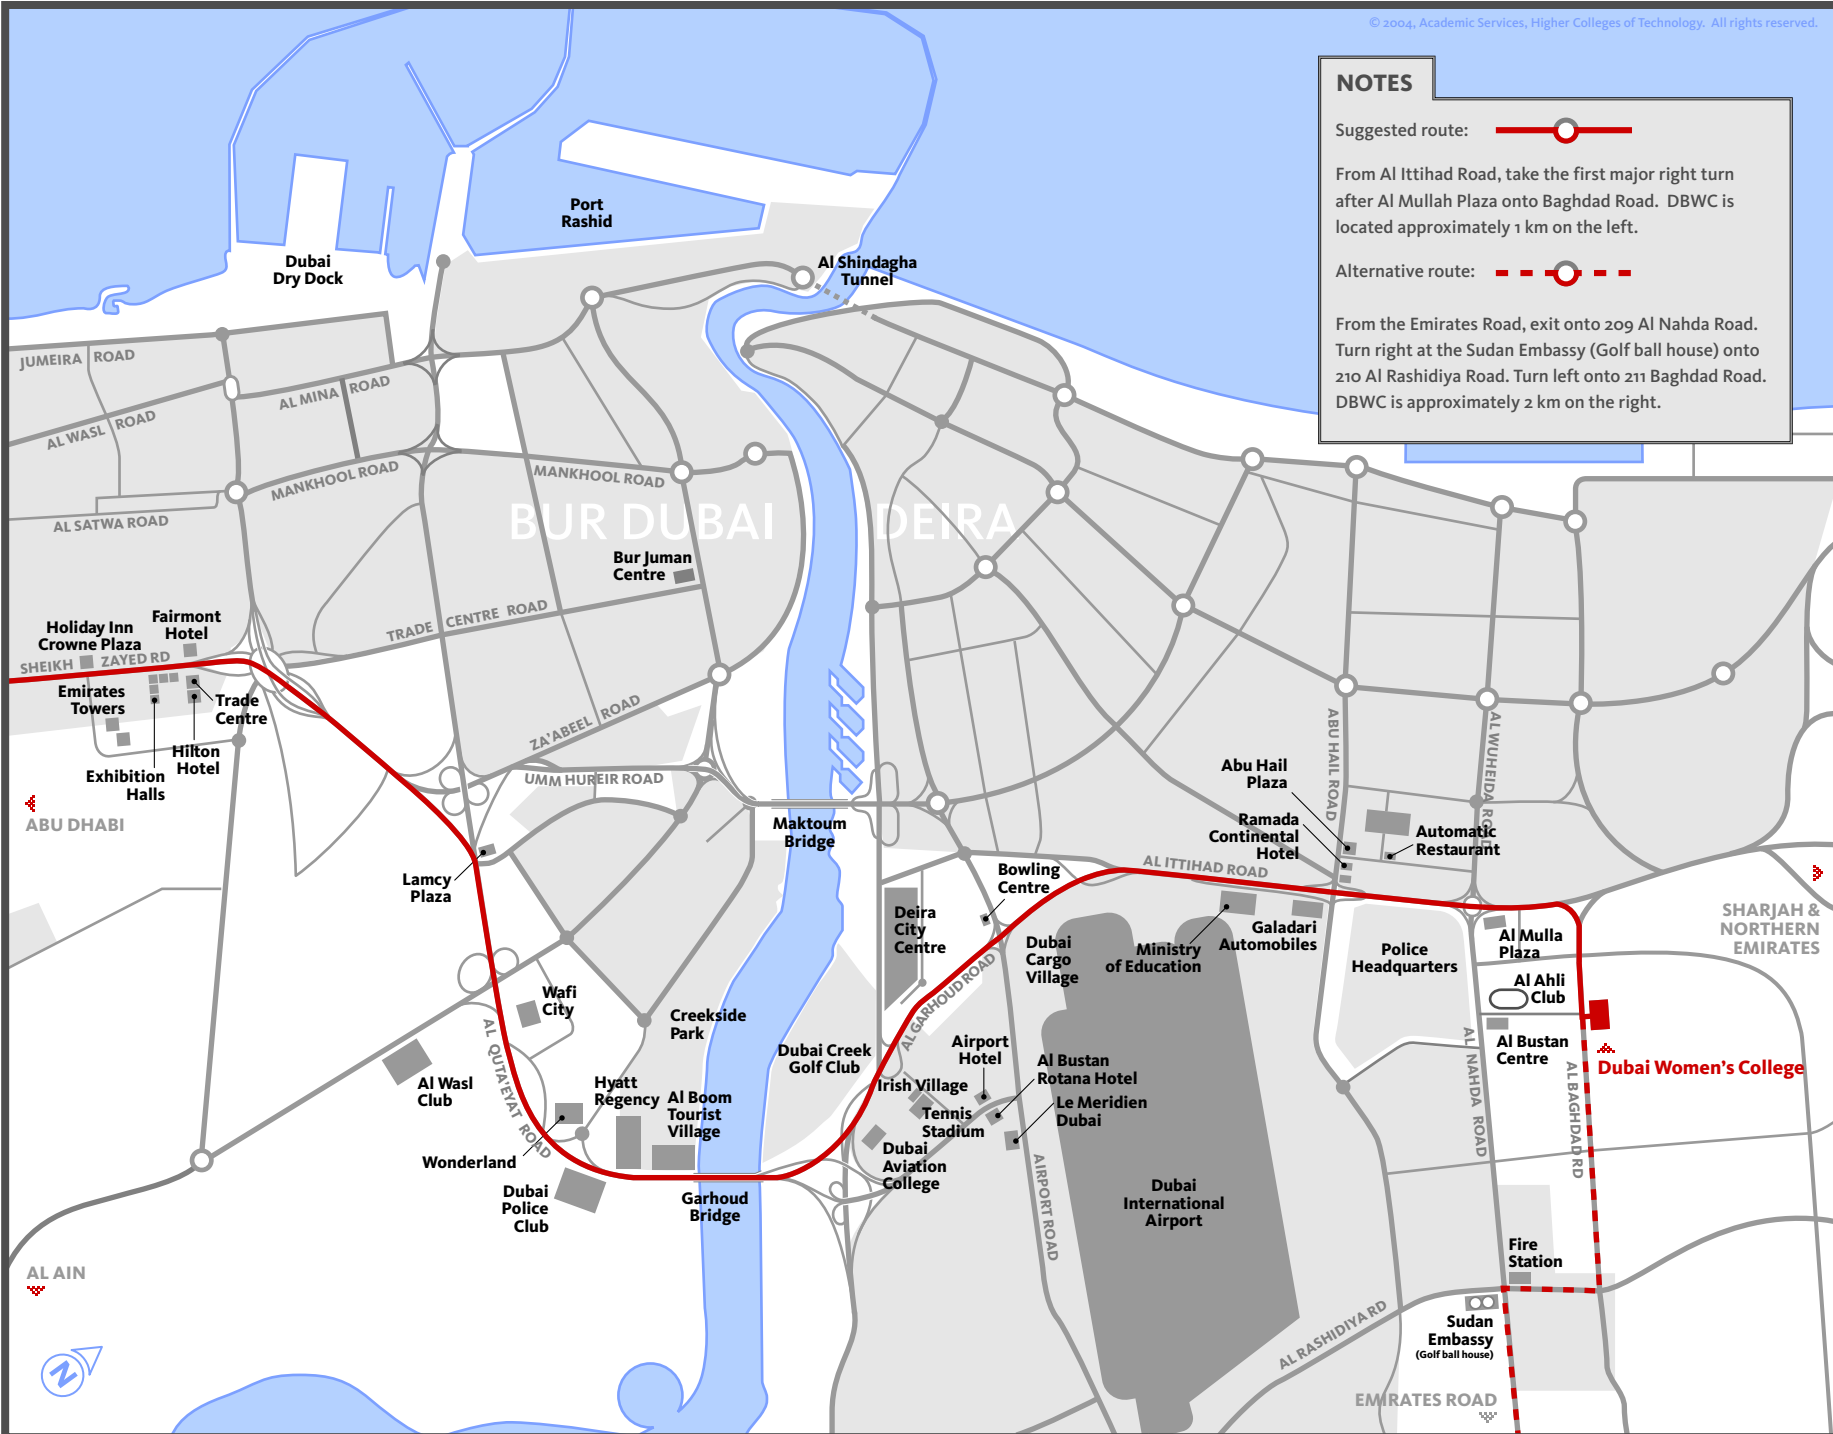

**NOTES**

Suggested route: 

From Al Ittihad Road, take the first major right turn after Al Mulla Plaza onto Baghdad Road. DBWC is located approximately 1 km on the left.

Alternative route: 

From the Emirates Road, exit onto 209 Al Nahda Road. Turn right at the Sudan Embassy (Golf ball house) onto 210 Al Rashidiya Road. Turn left onto 211 Baghdad Road. DBWC is approximately 2 km on the right.